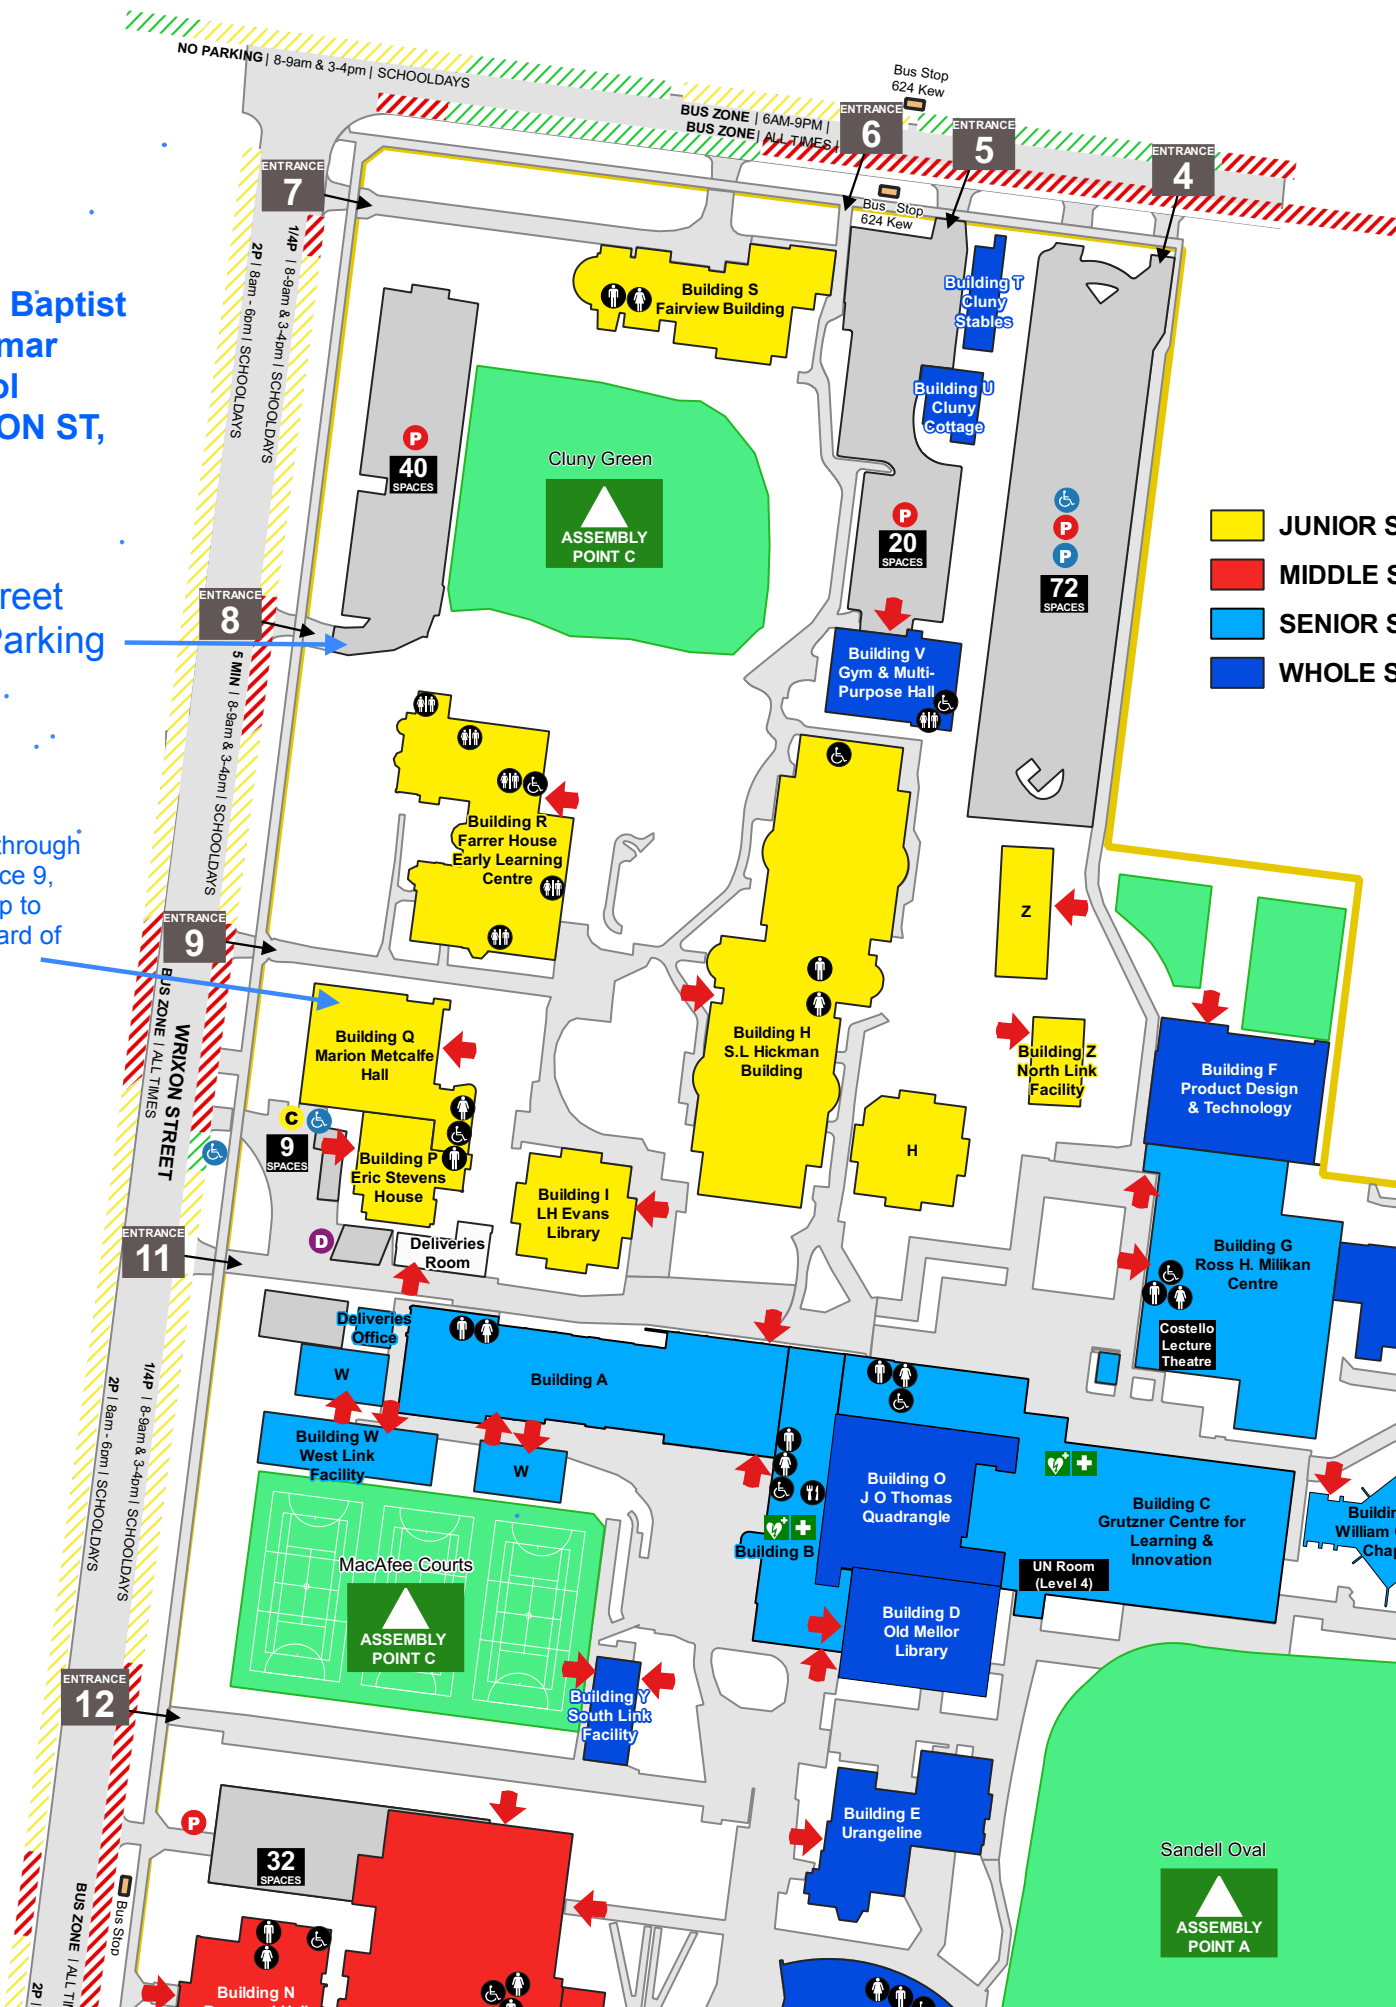

Carey Baptist
Grammar
School
WRIXON ST,
KEW

Off-street
Car Parking

Enter through
entrance 9,
walk up to
courtyard of
hall

- JUNIOR SCHOOL
- MIDDLE SCHOOL
- SENIOR SCHOOL
- WHOLE SCHOOL

NO PARKING | 8-9am & 3-4pm | SCHOOLDAYS

ENTRANCE 9
BUS ZONE | ALL TIMES
WRIXON STREET

ENTRANCE 11

ENTRANCE 12
1/4P | 8-9am & 3-4pm | SCHOOLDAYS
2P | 8am - 6pm | SCHOOLDAYS

ENTRANCE 10
32 SPACES

40 SPACES

20 SPACES

72 SPACES

9 SPACES

Building V
Gym & Multi-Purpose Hall

Building R
Farrer House
Early Learning Centre

Building H
S.L. Hickman Building

Building Q
Marion Metcalfe Hall

Building P
Eric Stevens House

Building I
LH Evans Library

Building Z
North Link Facility

Building D
Old Mellor Library

UN Room (Level 4)

Building Y
South Link Facility

Building E
Urangeline

Building N