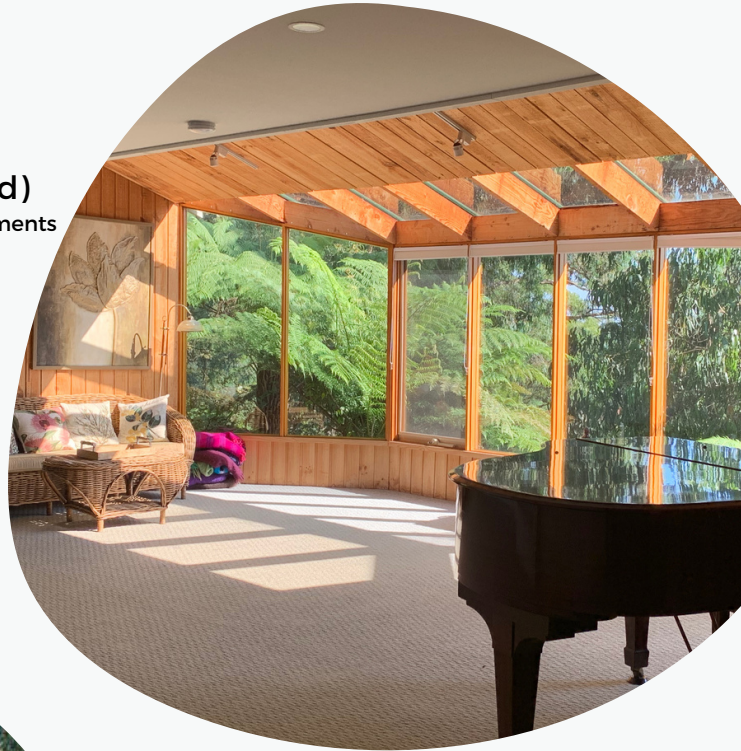

Accommodation:

Shared room accommodation, breakfast, lunch & some dinners are included during your stay at Amarant. Please BYO food for the Melb days.

Cost: \$1700 per person (plus course texts)
\$500 non-refundable deposit due 1/7, Remaining \$1200 due 1/9